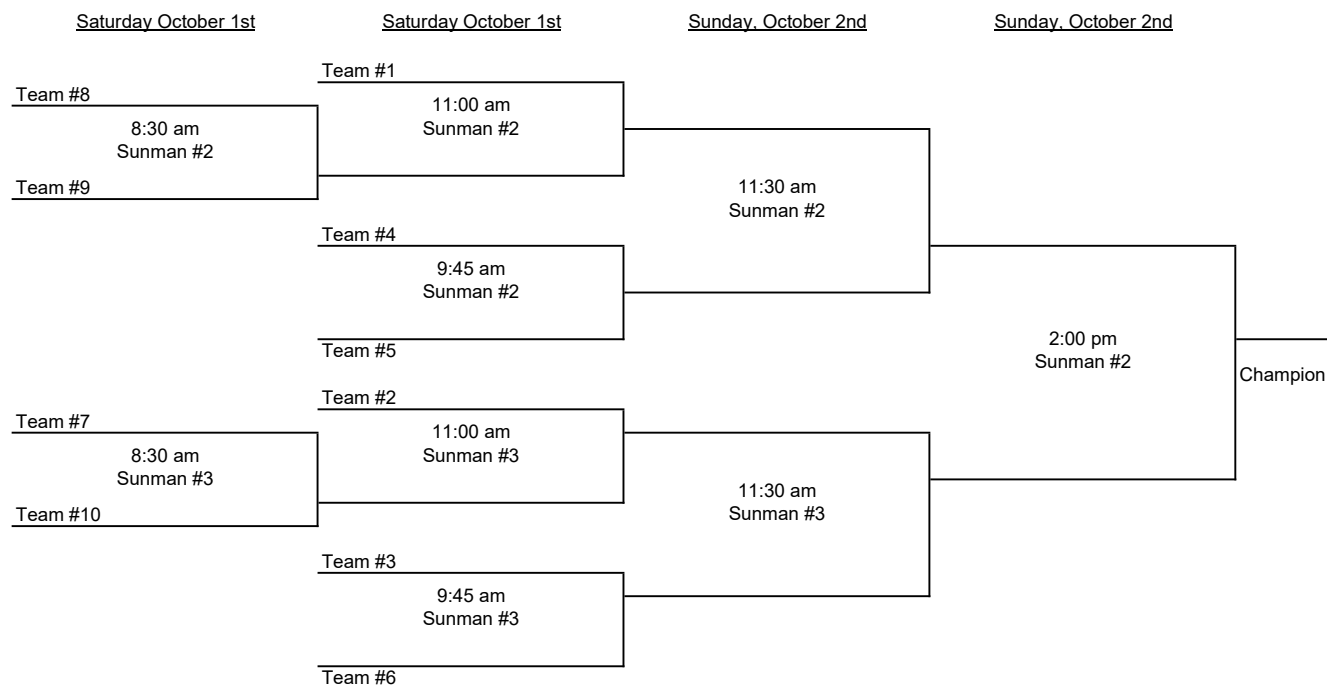

2022 10U Girls Tournament - Sunman (10 Teams)

Tournament Rules:

- 1- All games consist of four 15-minute quarters. Halftime will be 5 minutes with breaks of 2 minutes after the 1st and 3rd quarters.
- 2- All players must play at least 1/2 of regulation time; this does not include overtime periods.
- 3- Ties during preliminary games will go to Kicks from the Mark
- 4- If the championship ends in a tie, the time equivalent to a quarter period will be played as overtime.
 - A coin flip will determine sides to begin the overtime
 - The overtime period will be split in half, with teams switching halves. There is no halftime, just a switch of sides.
 - The full overtime period will be played - no golden goal.
 - If the overtime period ends in a tie, proceed to Kicks from the Mark